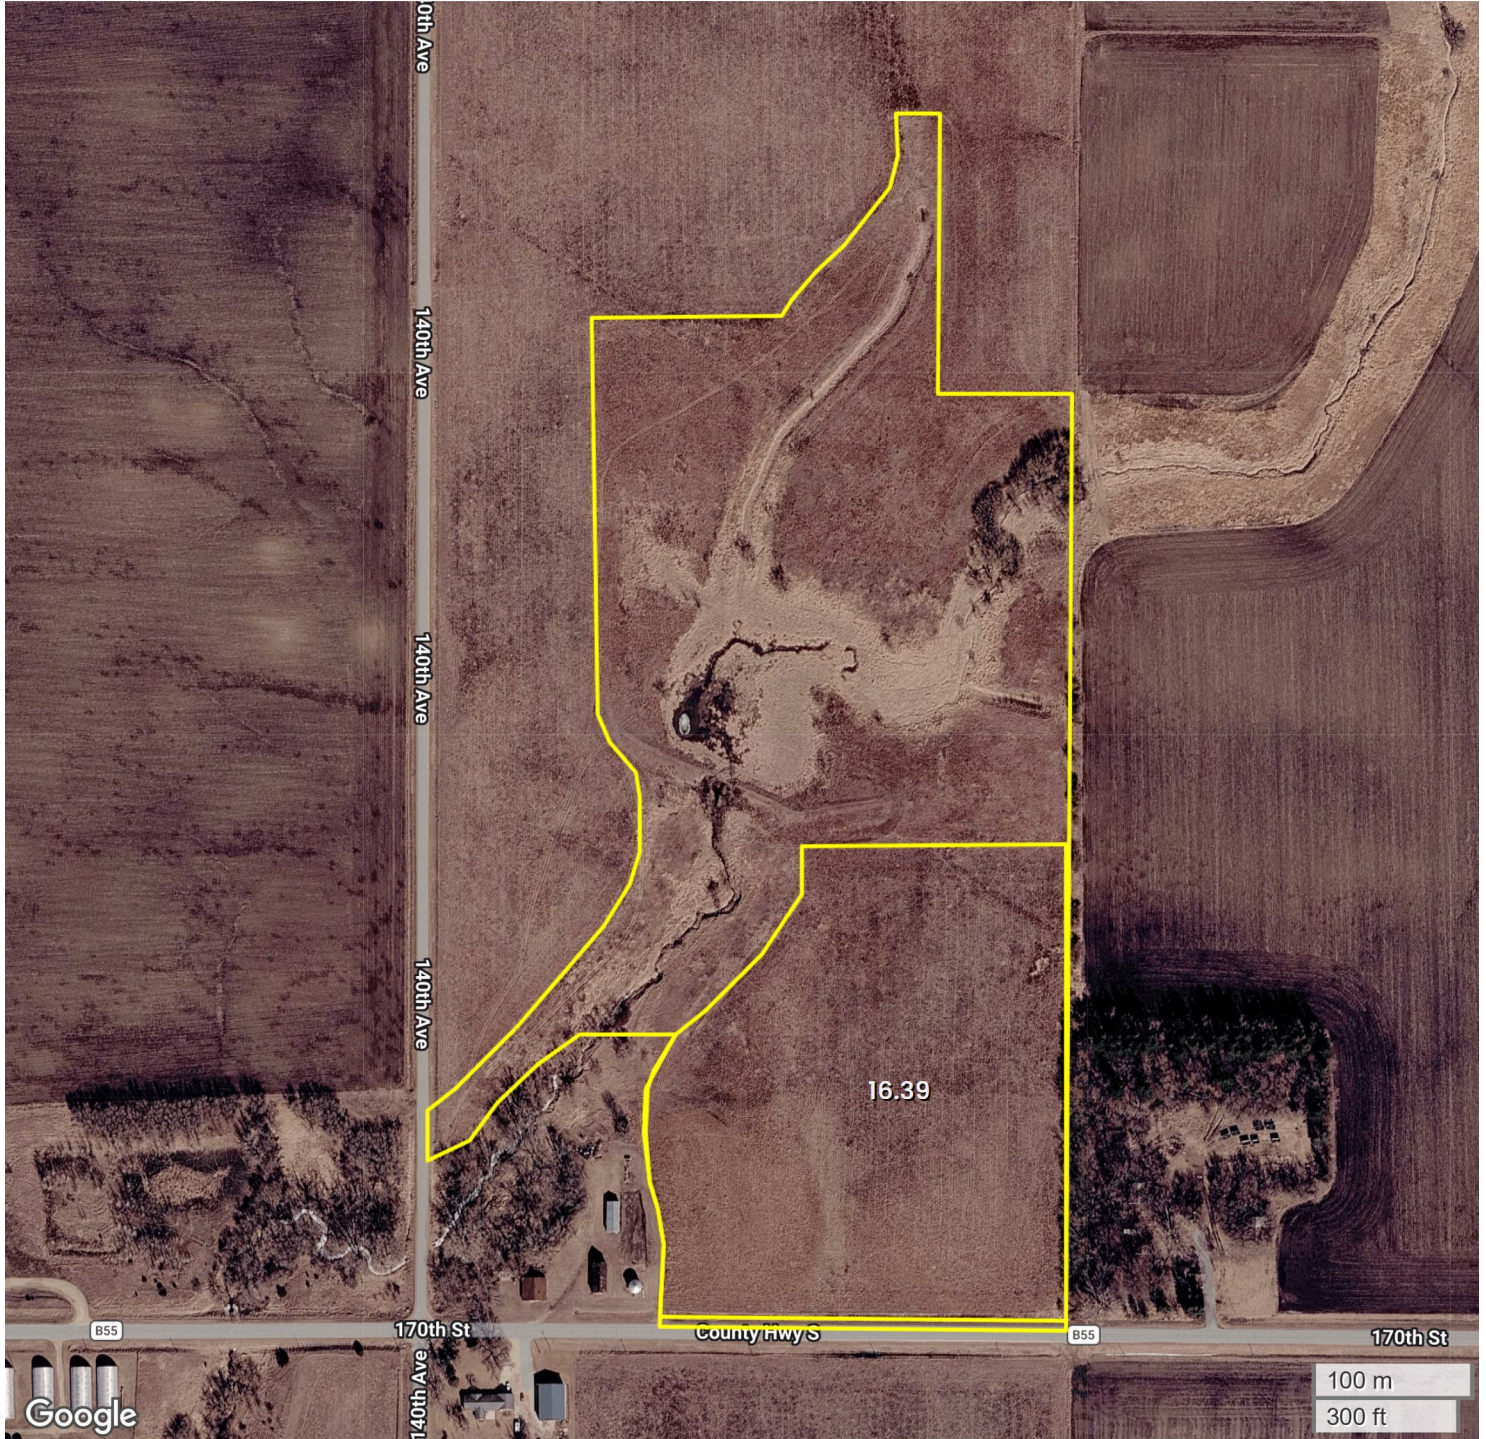

BECKER FARM (44.37 AC TOTAL, 16.39 AC TILLABLE)

# AERIAL MAP

Center: 43.010751, -94.184811

29-95N-28W

Irvington Township

Kossuth County, IA

FarmWorth, LLC makes no warranties, express or implied, regarding the accuracy of any information provided through FarmWorth.com. User is solely responsible for independently verifying all information prior to use and waives any claims against FarmWorth, LLC arising from inaccuracies in such information.